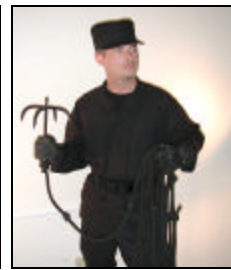

Swat Team Members